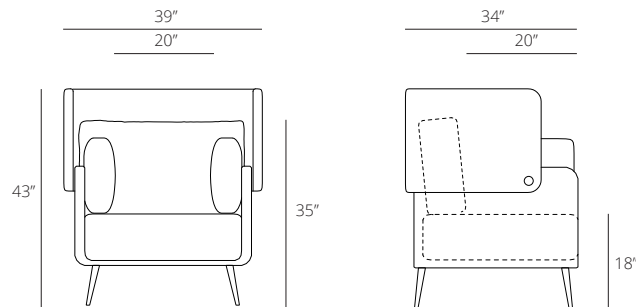

Warranty

3 years*

UPHOLSTERY

COAL

FOG

UPHOLSTERY

MARINA

POWDER COATED LEGS

MATTE BLACK